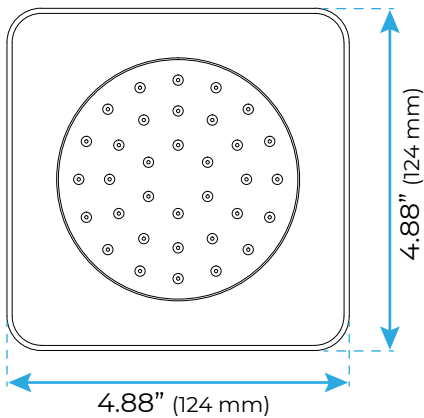

BRUSHED GOLD THERMOSTATIC RECESSED CEILING MOUNT LED WATERFALL MIST RAINFALL SHOWER SYSTEM WITH JETTED BODY SPRAYS AND HAND SHOWER SPECIFICATIONS

Shower Head

- Shower Panel /Hose Material: 304 Stainless Steel
- Showerheads Install: Embedded Ceiling Mounted
- Concealed Mixer Install: Wall-Mounted
- Shower Head Functions: Rainfall, Waterfall, Bubble, Mist
- Water Flow:
Mist: 9L/M; Rain: 15L/M; Waterfall: 15L/M; Bubble: 15L/M
- Shower Accessories Material: Brass
- LED Light: Need to Connect Power
- Shower Hose Length: 1.5M
- AC: 90-265V 50/60Hz

All dimensions and specifications are nominal and may vary. Use actual products for accuracy in critical situations.

Shower Mixer

The thermostatic shower mixer is equipped with two stop valves on the inlet side. When you need to repair and maintenance the shower mixer and fittings on each shower mixer, you only need turn the thermostat clockwise two stop valves, you can turn off the water.

Body Jet

Hand Shower

Flow Rate: 2.0 GPM / 7.6 LPM

Shower Mixer Connections