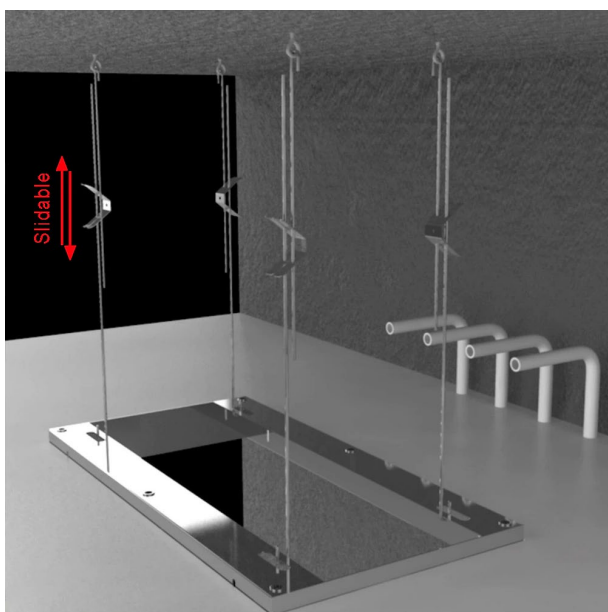

BRUSHED GOLD THERMOSTATIC RECESSED CEILING MOUNT LED WATERFALL MIST RAINFALL SHOWER SYSTEM WITH JETTED BODY SPRAYS AND HAND SHOWER SPECIFICATIONS

Shower Head

- Shower Panel /Hose Material: 304 Stainless Steel
- Showerheads Install: Embedded Ceiling Mounted
- Concealed Mixer Install: Wall-Mounted
- Shower Head Functions: Rainfall, Waterfall, Bubble, Mist
- Water Flow:
Mist: 9L/M; Rain: 15L/M; Waterfall: 15L/M; Bubble: 15L/M
- Shower Accessories Material: Brass
- LED Light: Need to Connect Power
- Shower Hose Length: 1.5M
- AC: 90-265V 50/60Hz

All dimensions and specifications are nominal and may vary. Use actual products for accuracy in critical situations.

Shower Mixer

The thermostatic shower mixer is equipped with two stop valves on the inlet side. When you need to repair and maintenance the shower mixer and fittings on each shower mixer, you only need turn the thermostat clockwise two stop valves, you can turn off the water.

Body Jet

Hand Shower

Flow Rate: 2.0 GPM / 7.6 LPM

Shower Mixer Connections