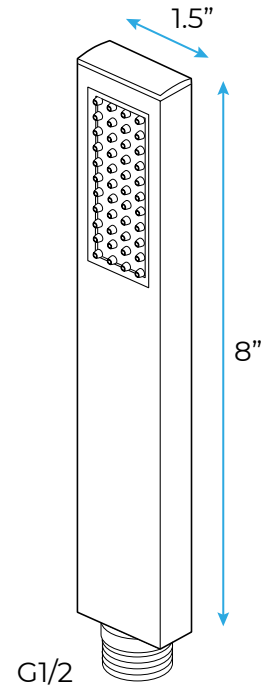

BRUSHED GOLD THERMOSTATIC RECESSED CEILING MOUNT LED WATERFALL MIST RAINFALL SHOWER SYSTEM WITH JETTED BODY SPRAYS AND HAND SHOWER SPECIFICATIONS

Shower Head

- Shower Panel /Hose Material: 304 Stainless Steel
- Showerheads Install: Embedded Ceiling Mounted
- Concealed Mixer Install: Wall-Mounted
- Shower Head Functions: Rainfall, Waterfall, Bubble, Mist
- Water Flow:
Mist: 9L/M; Rain: 15L/M; Waterfall: 15L/M; Bubble: 15L/M
- Shower Accessories Material: Brass
- LED Light: Need to Connect Power
- Shower Hose Length: 1.5M
- AC: 90-265V 50/60Hz

All dimensions and specifications are nominal and may vary. Use actual products for accuracy in critical situations.

Shower Mixer

The thermostatic shower mixer is equipped with two stop valves on the inlet side. When you need to repair and maintenance the shower mixer and fittings on each shower mixer, you only need turn the thermostat clockwise two stop valves, you can turn off the water.

Body Jet

Hand Shower

Flow Rate: 2.0 GPM / 7.6 LPM

Shower Mixer Connections