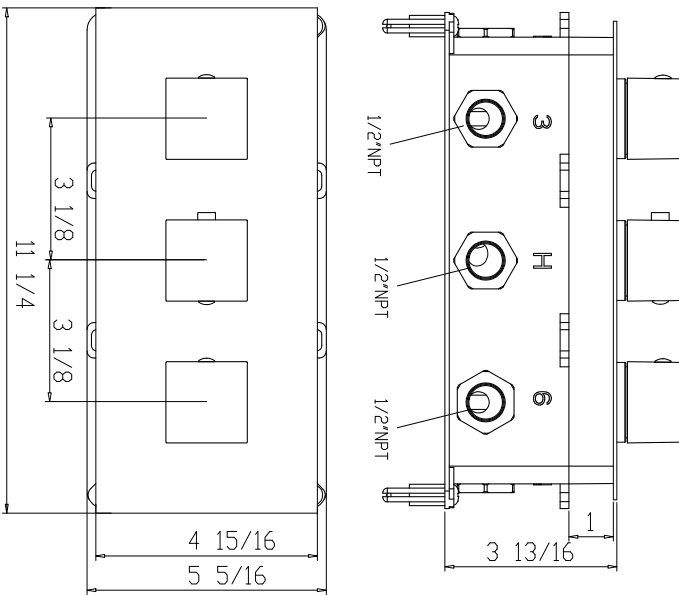

BRUSHED GOLD THERMOSTATIC RECESSED CEILING MOUNT LED WATERFALL MIST RAINFALL SHOWER SYSTEM WITH JETTED BODY SPRAYS AND HAND SHOWER SPECIFICATIONS

Shower Head

- Shower Panel /Hose Material: 304 Stainless Steel
- Showerheads Install: Embedded Ceiling Mounted
- Concealed Mixer Install: Wall-Mounted
- Shower Head Functions: Rainfall, Waterfall, Bubble, Mist
- Water Flow:
Mist: 9L/M; Rain: 15L/M; Waterfall: 15L/M; Bubble: 15L/M
- Shower Accessories Material: Brass
- LED Light: Need to Connect Power
- Shower Hose Length: 1.5M
- AC: 90-265V 50/60Hz

All dimensions and specifications are nominal and may vary. Use actual products for accuracy in critical situations.

Shower Mixer

The thermostatic shower mixer is equipped with two stop valves on the inlet side. When you need to repair and maintenance the shower mixer and fittings on each shower mixer, you only need turn the thermostat clockwise two stop valves, you can turn off the water.

Body Jet

Hand Shower

Flow Rate: 2.0 GPM / 7.6 LPM

Shower Mixer Connections