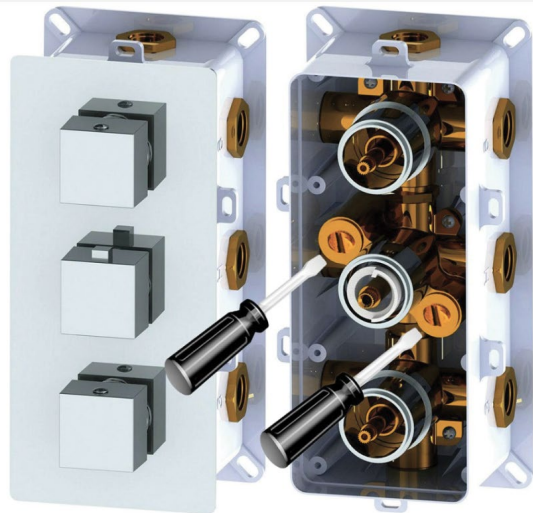

BRUSHED GOLD THERMOSTATIC RECESSED CEILING MOUNT LED WATERFALL MIST RAINFALL SHOWER SYSTEM WITH JETTED BODY SPRAYS AND HAND SHOWER SPECIFICATIONS

Shower Head

- Shower Panel /Hose Material: 304 Stainless Steel
- Showerheads Install: Embedded Ceiling Mounted
- Concealed Mixer Install: Wall-Mounted
- Shower Head Functions: Rainfall, Waterfall, Bubble, Mist
- Water Flow:
Mist: 9L/M; Rain: 15L/M; Waterfall: 15L/M; Bubble: 15L/M
- Shower Accessories Material: Brass
- LED Light: Need to Connect Power
- Shower Hose Length: 1.5M
- AC: 90-265V 50/60Hz

All dimensions and specifications are nominal and may vary. Use actual products for accuracy in critical situations.

Shower Mixer

The thermostatic shower mixer is equipped with two stop valves on the inlet side. When you need to repair and maintenance the shower mixer and fittings on each shower mixer, you only need turn the thermostat clockwise two stop valves, you can turn off the water.

Body Jet

Hand Shower

Flow Rate: 2.0 GPM / 7.6 LPM

Shower Mixer Connections