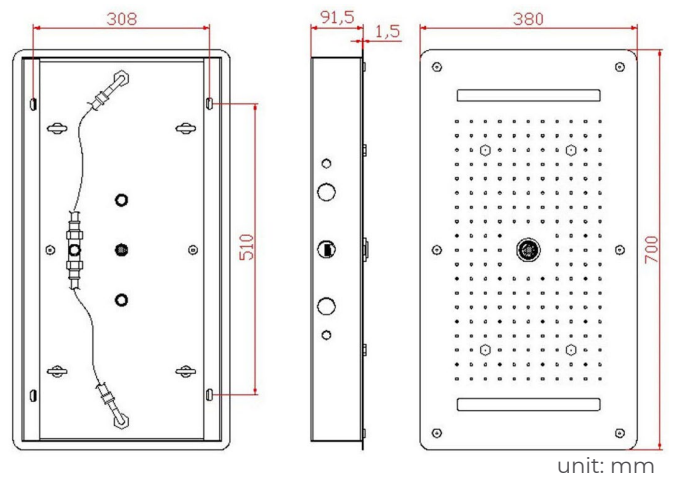

BRUSHED GOLD THERMOSTATIC RECESSED CEILING MOUNT LED WATERFALL MIST RAINFALL SHOWER SYSTEM WITH JETTED BODY SPRAYS AND HAND SHOWER SPECIFICATIONS

Shower Head

- Shower Panel /Hose Material: 304 Stainless Steel
- Showerheads Install: Embedded Ceiling Mounted
- Concealed Mixer Install: Wall-Mounted
- Shower Head Functions: Rainfall, Waterfall, Bubble, Mist
- Water Flow:
Mist: 9L/M; Rain: 15L/M; Waterfall: 15L/M; Bubble: 15L/M
- Shower Accessories Material: Brass
- LED Light: Need to Connect Power
- Shower Hose Length: 1.5M
- AC: 90-265V 50/60Hz

All dimensions and specifications are nominal and may vary. Use actual products for accuracy in critical situations.

Shower Mixer

The thermostatic shower mixer is equipped with two stop valves on the inlet side. When you need to repair and maintenance the shower mixer and fittings on each shower mixer, you only need turn the thermostat clockwise two stop valves, you can turn off the water.

Body Jet

Hand Shower

Flow Rate: 2.0 GPM / 7.6 LPM

Shower Mixer Connections