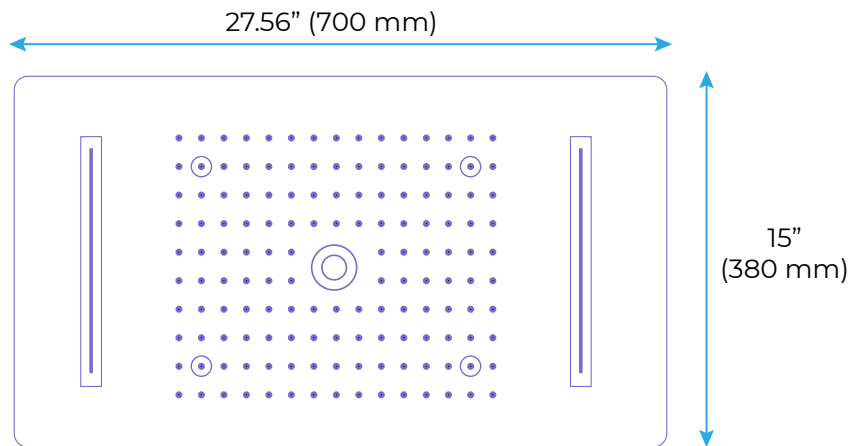

BRUSHED GOLD THERMOSTATIC RECESSED CEILING MOUNT LED WATERFALL MIST RAINFALL SHOWER SYSTEM WITH JETTED BODY SPRAYS AND HAND SHOWER SPECIFICATIONS

Shower Head

- Shower Panel /Hose Material: 304 Stainless Steel
- Showerheads Install: Embedded Ceiling Mounted
- Concealed Mixer Install: Wall-Mounted
- Shower Head Functions: Rainfall, Waterfall, Bubble, Mist
- Water Flow:
Mist: 9L/M; Rain: 15L/M; Waterfall: 15L/M; Bubble: 15L/M
- Shower Accessories Material: Brass
- LED Light: Need to Connect Power
- Shower Hose Length: 1.5M
- AC: 90-265V 50/60Hz

All dimensions and specifications are nominal and may vary. Use actual products for accuracy in critical situations.

Shower Mixer

The thermostatic shower mixer is equipped with two stop valves on the inlet side. When you need to repair and maintenance the shower mixer and fittings on each shower mixer, you only need turn the thermostat clockwise two stop valves, you can turn off the water.

Body Jet

Hand Shower

Flow Rate: 2.0 GPM / 7.6 LPM

Shower Mixer Connections