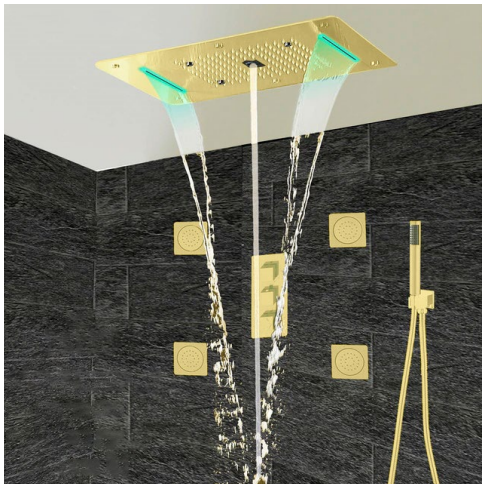

BRUSHED GOLD THERMOSTATIC RECESSED CEILING MOUNT LED WATERFALL MIST RAINFALL SHOWER SYSTEM WITH JETTED BODY SPRAYS AND HAND SHOWER SPECIFICATIONS

Shower Head

- Shower Panel /Hose Material: 304 Stainless Steel
- Showerheads Install: Embedded Ceiling Mounted
- Concealed Mixer Install: Wall-Mounted
- Shower Head Functions: Rainfall, Waterfall, Bubble, Mist
- Water Flow:
Mist: 9L/M; Rain: 15L/M; Waterfall: 15L/M; Bubble: 15L/M
- Shower Accessories Material: Brass
- LED Light: Need to Connect Power
- Shower Hose Length: 1.5M
- AC: 90-265V 50/60Hz

All dimensions and specifications are nominal and may vary. Use actual products for accuracy in critical situations.

Shower Mixer

The thermostatic shower mixer is equipped with two stop valves on the inlet side. When you need to repair and maintenance the shower mixer and fittings on each shower mixer, you only need turn the thermostat clockwise two stop valves, you can turn off the water.

Body Jet

Hand Shower

Flow Rate: 2.0 GPM / 7.6 LPM

Shower Mixer Connections